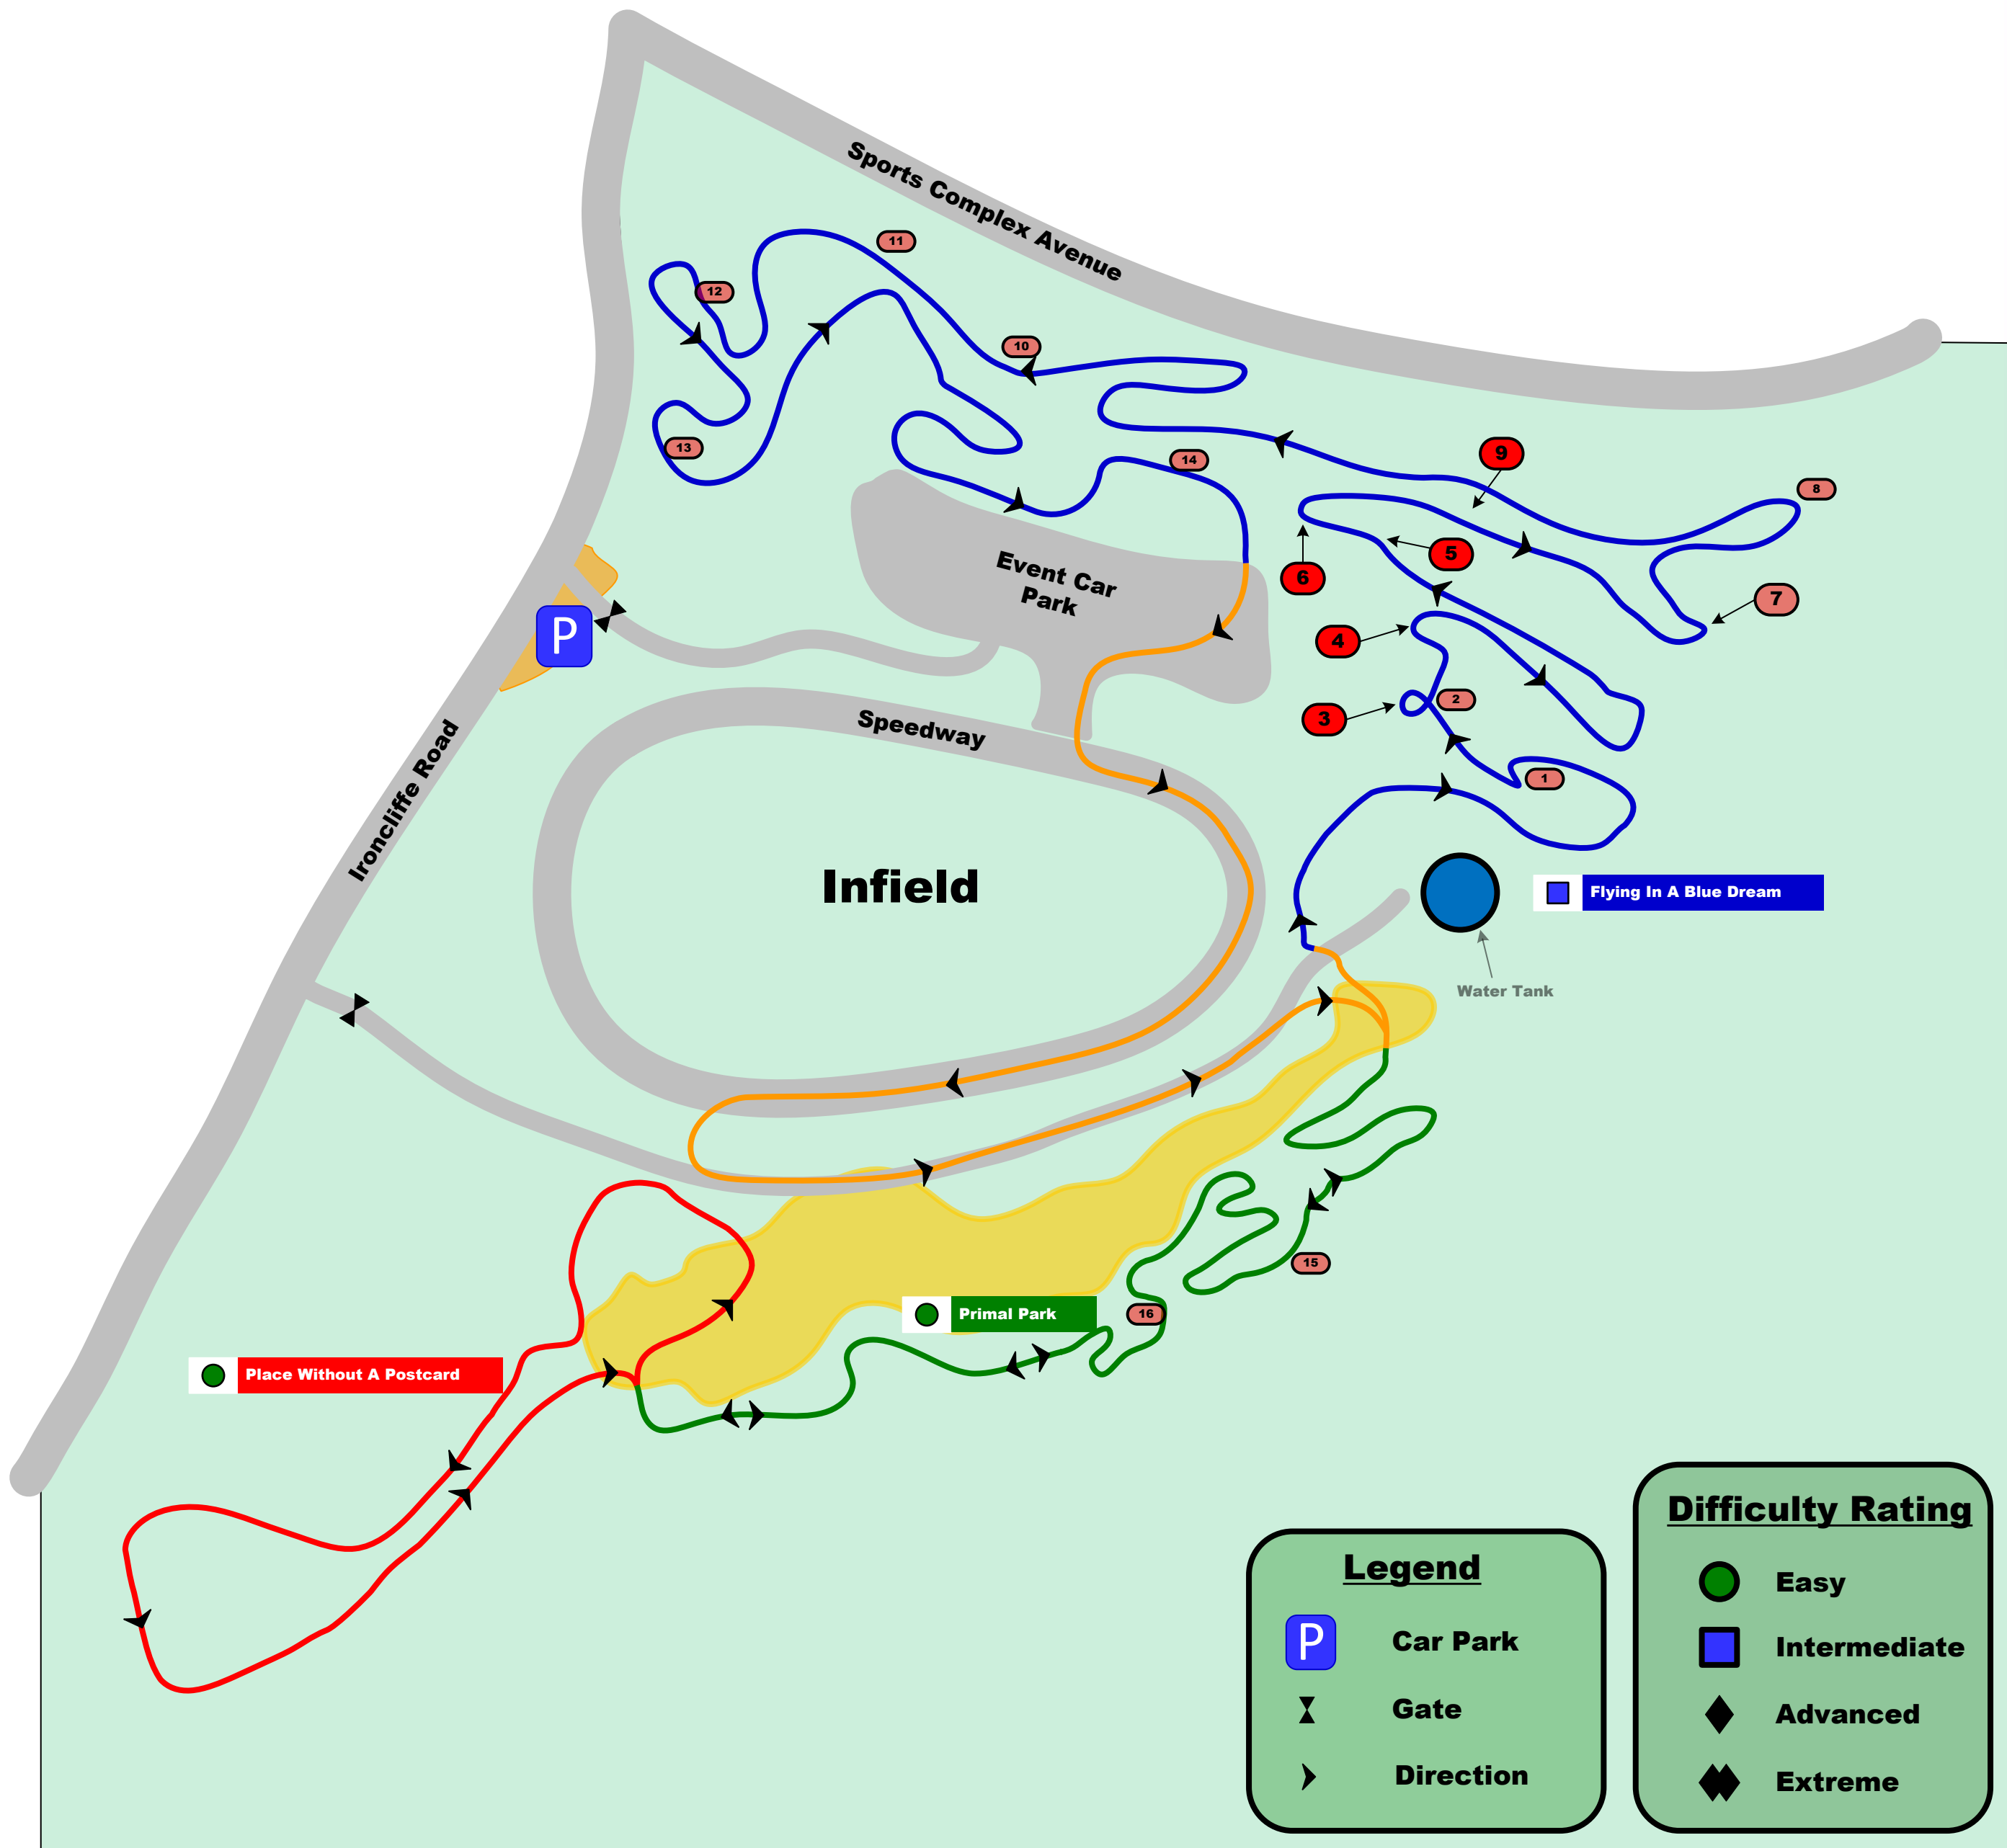

### The Big Trail Features

**3 Up and Under**  
Skill Rating

**5 Skinny Dipping**  
Skill Rating

**7 Sent It!**  
Skill Rating

**4 Overflow**  
Skill Rating

**6 Brakeless**  
Skill Rating

**2 Slide and Pop**  
Skill Rating

### Significant Others

- 1 Sonic Temple**
- 2 Hell's Ditch**
- 8 Look Sharp**
- 10 Core**
- 11 Angel Dust**
- 12 Triptych**
- 13 Gung Ho**
- 14 Dark Room**
- 15 Monkey Business**
- 16 The Pretender**

Home of the Cranky Penguin Mountain Bike Marathon

#### Difficulty Rating

- Easy
- Intermediate
- Advanced
- Extreme

#### Legend

- Car Park
- Gate
- Direction